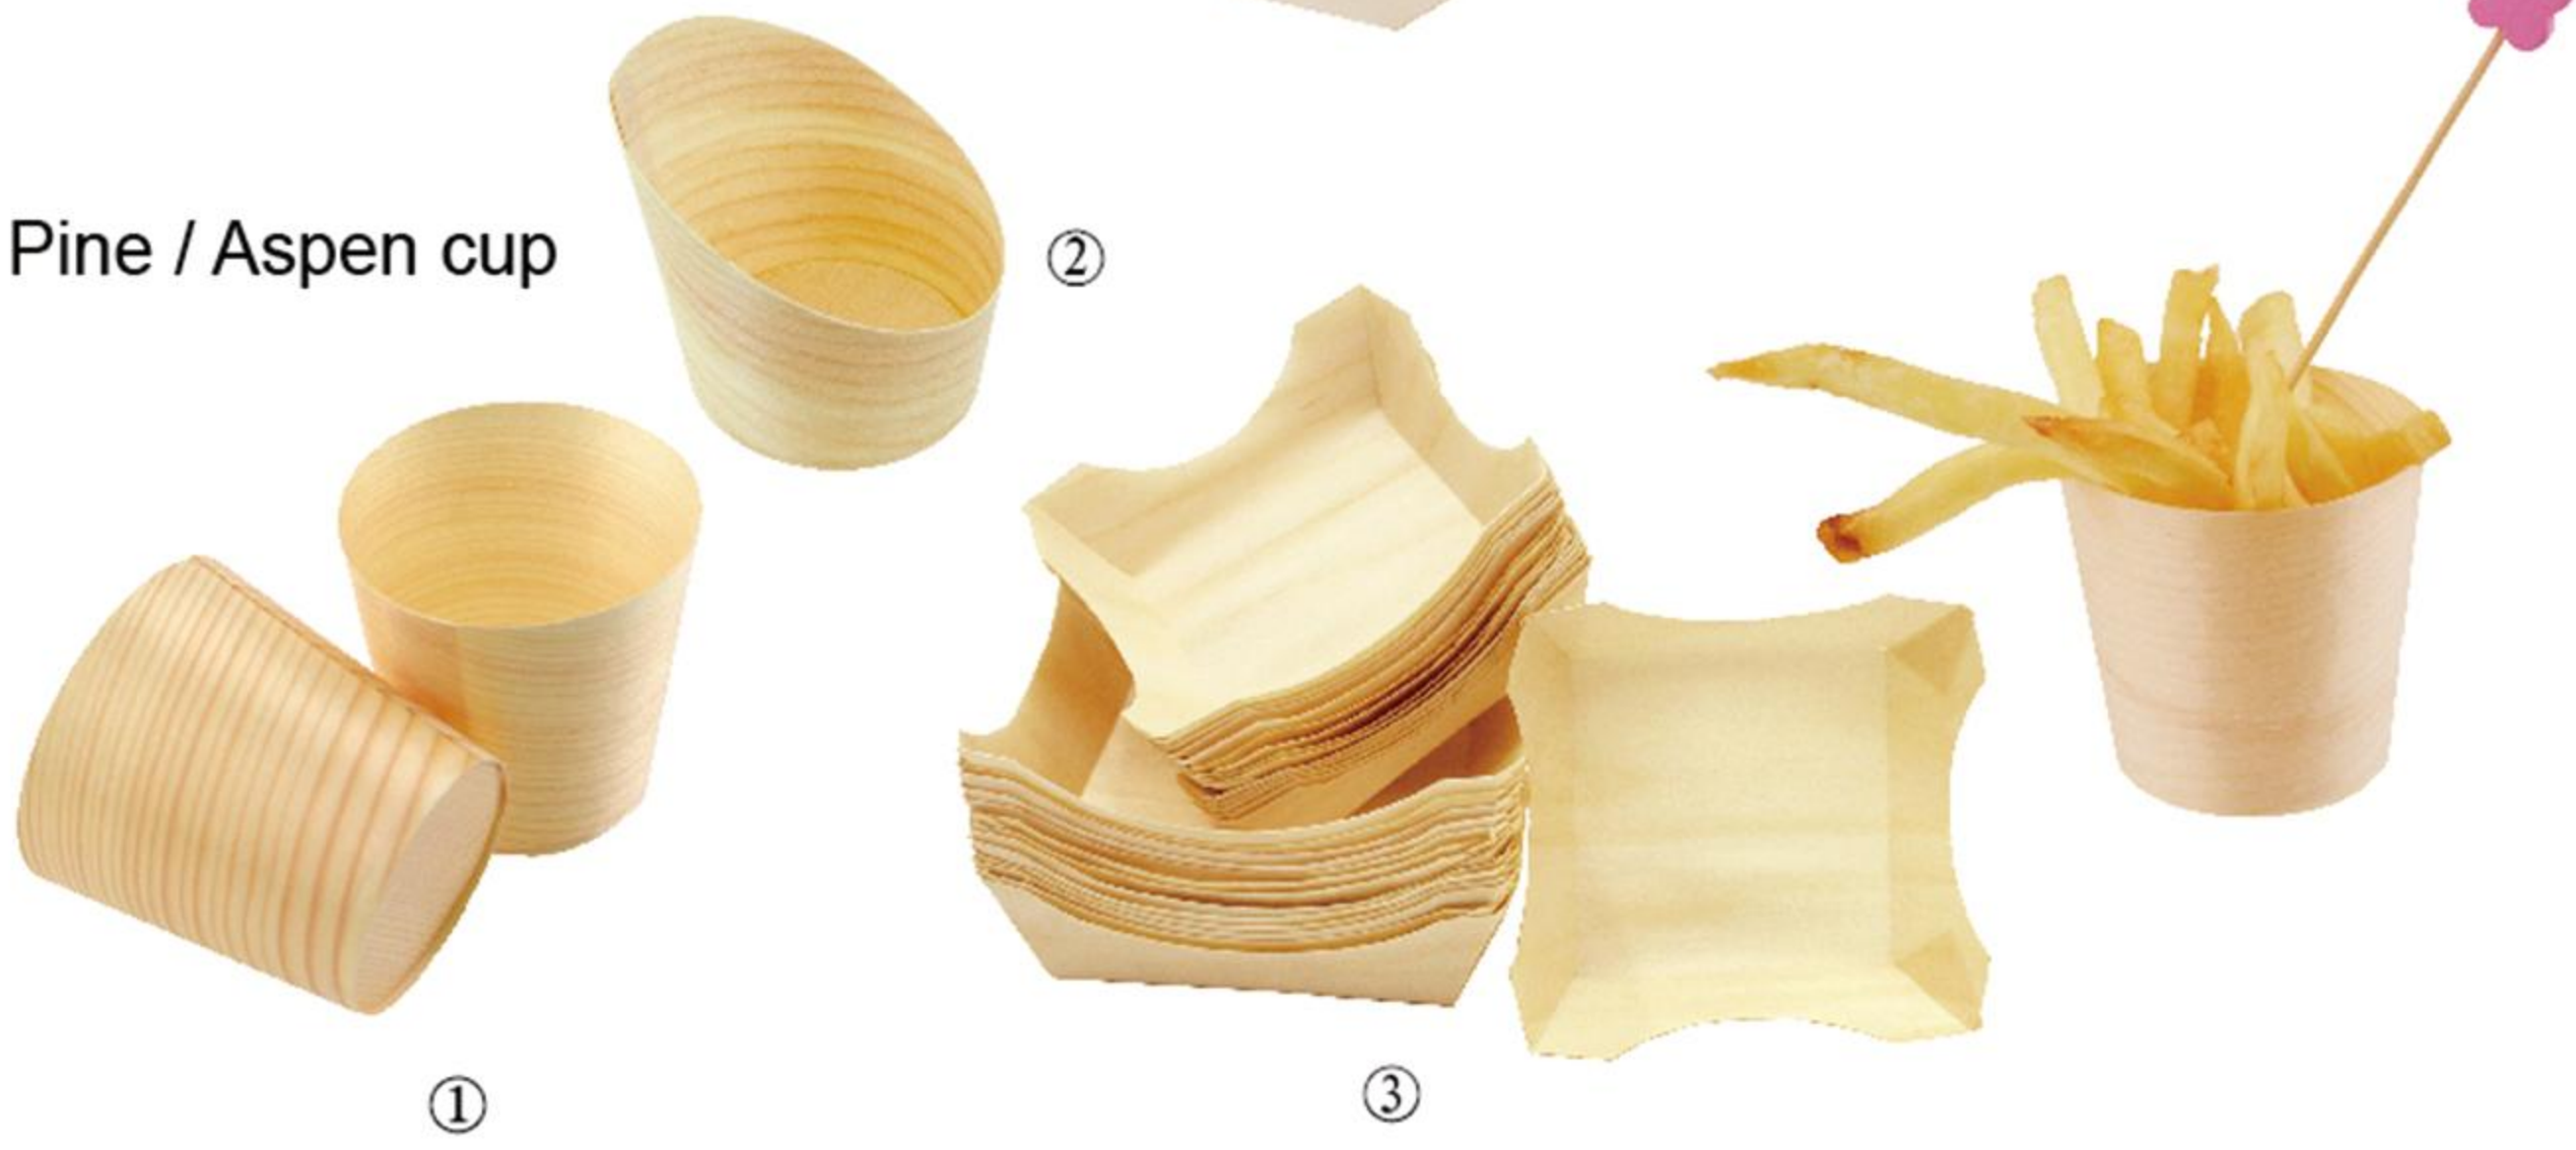

① Pine/Aspen cup

Size: 45-35 x 45mm

Size: 50 x 20mm

Size: 60 x 60mm

② Slant cup

Size: 70 x 55 x 30mm

③ Mousse cup

Size: 100 x 100 x 3.5mm

Size: 80 x 80 x 3mm

Size: 60 x 60 x 2.5mm

Size: 40 x 40 x 1.5mm

②

③

④

⑤

⑥