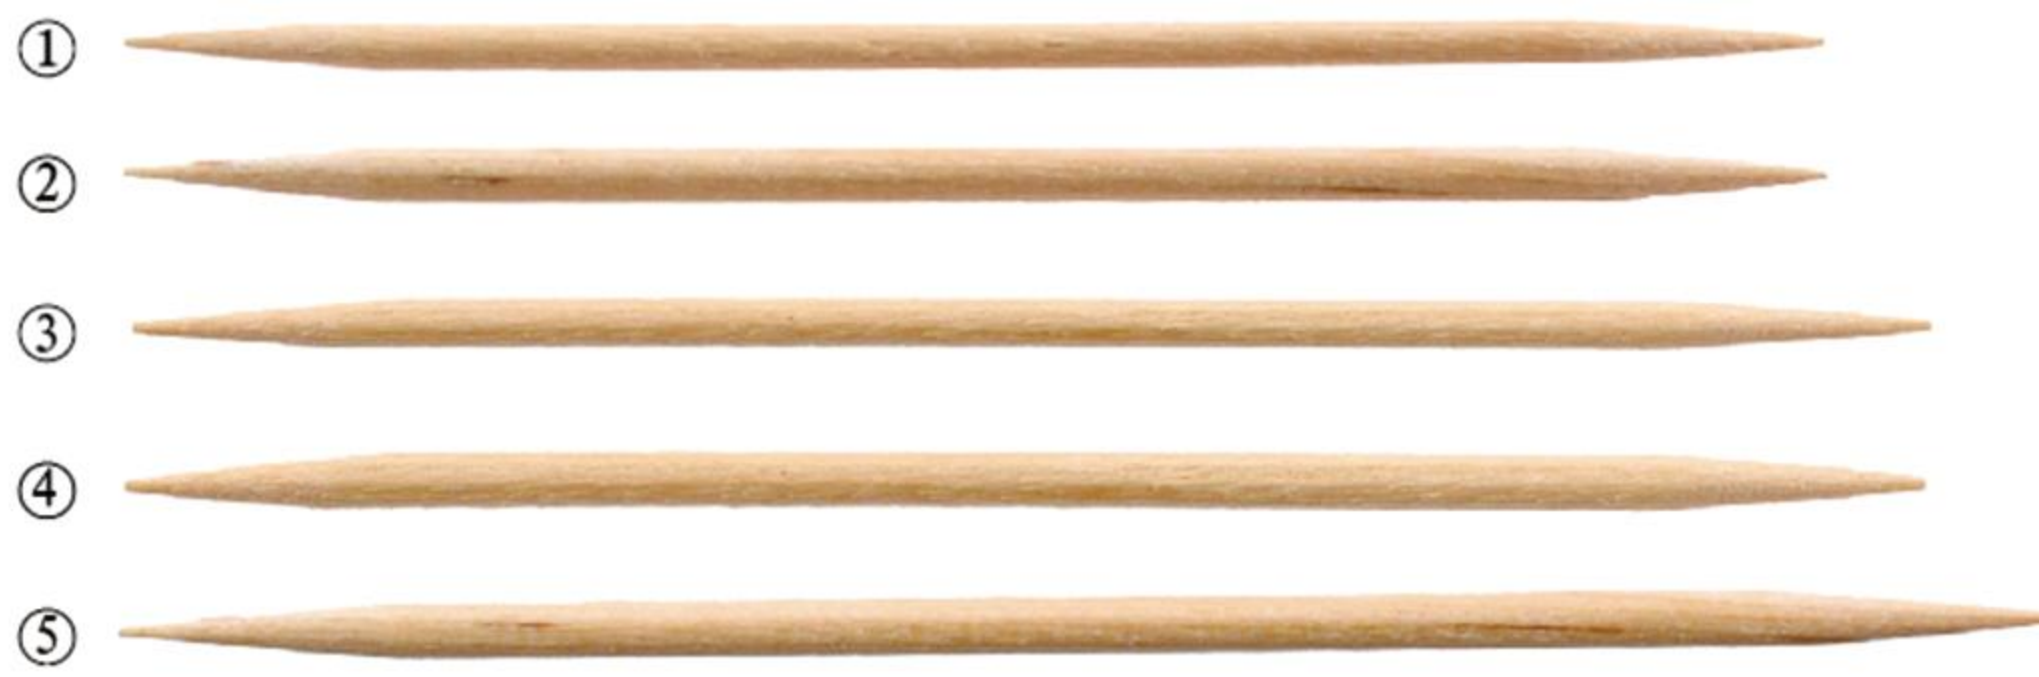

Hot dog stick / Corn dog stick

Our corn dog sticks are made from solid birch wood harvested from F.S.C.(Forest Stewardship Council) Certified replanted/sustainable forests.

CODE	DESCRIPTION	SIZE	INNER PACK	CARTON
YD-HDS-140	Wooden hot dog stick	140 x 6.35 x 2.3mm	10000	10000