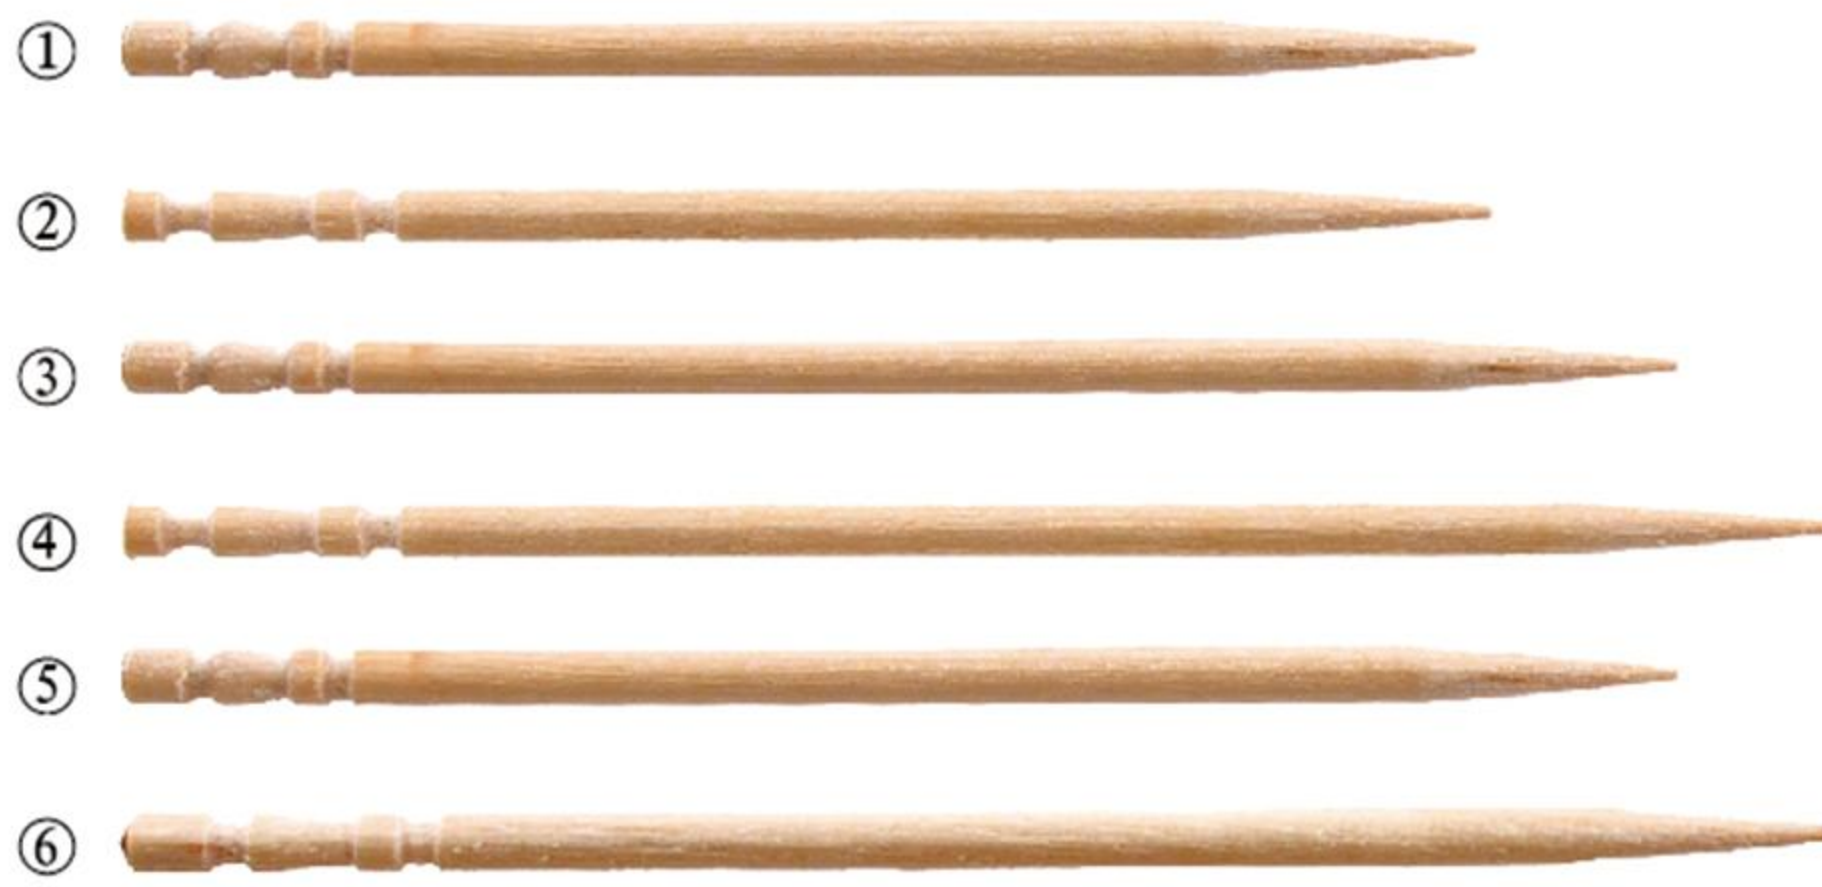

Hot dog stick / Corn dog stick

Our corn dog sticks are made from solid birch wood harvested from F.S.C.(Forest Stewardship Council) Certified replanted/sustainable forests.

CODE	DESCRIPTION	SIZE	INNER PACK	CARTON
YD-HDS-140	Wooden hot dog stick	140 x 6.35 x 2.3mm	10000	10000

- ① 2.0 x 65mm double point
- ② 2.2 x 65mm double point
- ③ 2.0 x 68mm double point
- ④ 2.2 x 68mm double point
- ⑤ 2.0 x 80mm double point

- ① 2.2 x 50mm single point
- ② 2.0 x 50mm single point
- ③ 2.0 x 60mm single point
- ④ 2.0 x 65mm single point
- ⑤ 2.2 x 60mm single point
- ⑥ 2.2 x 65mm single point